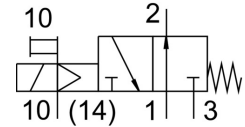

Air solenoid valve

VUVB-ST12-M32U-MZD-QX-D-1T1

FESTO

Part number: 576004

Data sheet

Feature	Value
Valve function	3/2, open, monostable
Actuation type	Electrical
Valve size	12 mm
Standard nominal flow rate	240 l/min ... 400 l/min
Pneumatic working port	QS-4 QS-6
Operating pressure	0.28 MPa ... 0.8 MPa
Operating pressure	2.8 bar ... 8 bar
Structural design	Poppet valve with return spring
Degree of protection	IP65
Nominal width	4 mm
Type code	VUVB
Exhaust air function	Without flow control option
Sealing principle	Soft
Mounting position	Any
Manual override	Detenting Non-detenting
Type of control	Pilot-controlled
Pilot air supply port	External
Flow direction	Non-reversible
Symbol	00995279
Information on operating pressure	0 - 0.8 MPa with ext. pilot air 0 - 8 bar with external pilot air
Pilot pressure MPa	0.28 MPa ... 0.8 MPa
Pilot pressure	2.8 bar ... 8 bar
Switching time off	14 ms
On switching time	6 ms
Duty cycle	100%
Max. positive test pulse with 0 signal	800 µs
Max. negative test pulse on 1 signal	300 µs
Coil characteristics	24 V DC: 1.0 W
Permissible voltage fluctuations	+/- 10 %
Operating medium	Compressed air as per ISO 8573-1:2010 [7:4:4]
Information on operating and pilot media	Operation with oil lubrication possible (required for further use)
Vibration resistance	Transport application test with severity level 1 as per FN 942017-4 and EN 60068-2-6
Shock resistance	Shock test with severity level 1 as per FN 942017-5 and EN 60068-2-27